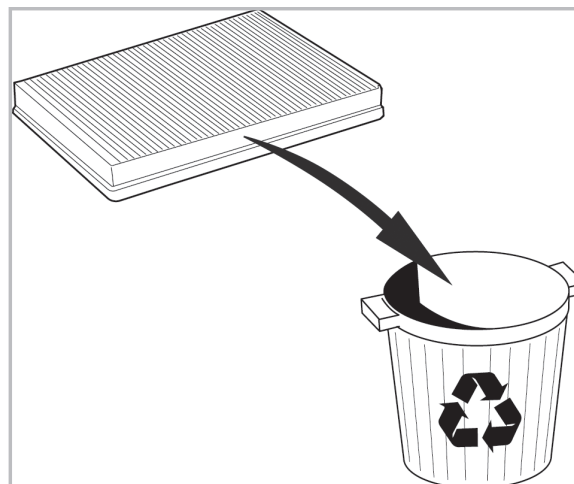

COMFORT

particle filter

715572

FH915

PA

WANT TO KNOW MORE?

www.valeo-techassist.com

FOR
TOYOTA

AVENSIS (T22) A/C+ (10/97 > 01/03) / CARINA E A/C+/- (01/96 > 12/97)

Valeo Service - Société par Actions simplifiée - Capital de 12 900 000€ - 70, rue Pleyel, 93285 Saint-Denis Cedex - France - B 306 486 408 RCS Bobigny