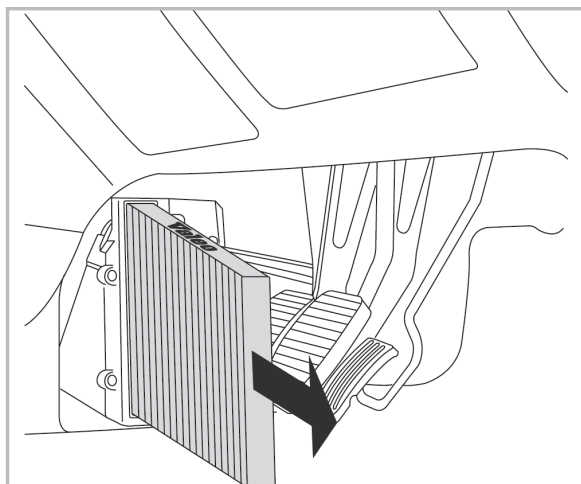

COMFORT

particle filter

715572

FH915

PA

WANT TO KNOW MORE?

www.valeo-techassist.com

FOR
TOYOTA

AVENSIS (T22) A/C+ (10/97 > 01/03) / CARINA E A/C+/- (01/96 > 12/97)

Valeo Service - Société par Actions simplifiée - Capital de 12 900 000€ - 70, rue Pleyel, 93285 Saint-Denis Cedex - France - B 306 486 408 RCS Bobigny