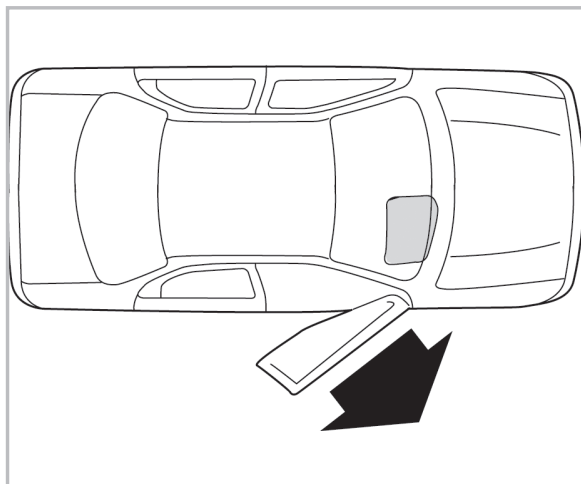

COMFORT

particle filter

715572

FH915

PA

WANT TO KNOW MORE?

www.valeo-techassist.com

FOR
TOYOTA

AVENSIS (T22) A/C+ (10/97 > 01/03) / CARINA E A/C+/- (01/96 > 12/97)

Valeo Service - Société par Actions simplifiée - Capital de 12 900 000€ - 70, rue Pleyel, 93285 Saint-Denis Cedex - France - B 306 486 408 RCS Bobigny