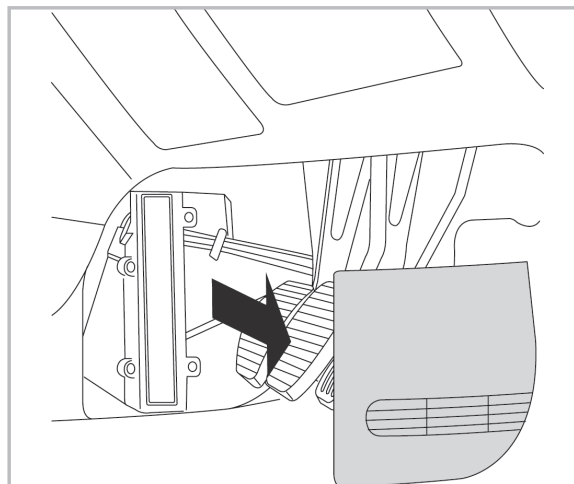

COMFORT

particle filter

715572

FH915

PA

WANT TO KNOW MORE?

www.valeo-techassist.com

FOR
TOYOTA

AVENSIS (T22) A/C+ (10/97 > 01/03) / CARINA E A/C+/- (01/96 > 12/97)

Valeo Service - Société par Actions simplifiée - Capital de 12 900 000€ - 70, rue Pleyel, 93285 Saint-Denis Cedex - France - B 306 486 408 RCS Bobigny