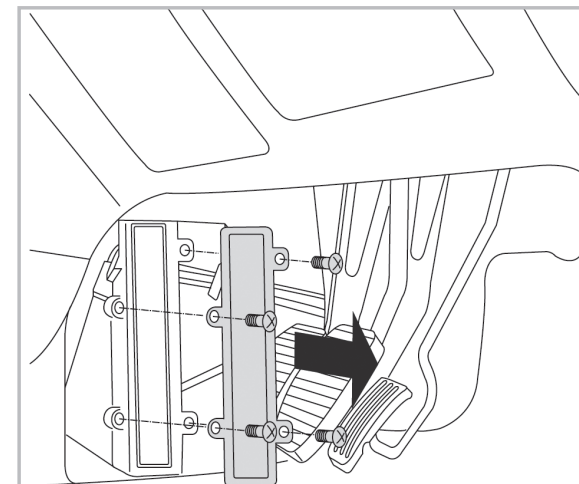

COMFORT

particle filter

715572

FH915

PA

WANT TO KNOW MORE?

www.valeo-techassist.com

FOR
TOYOTA

AVENSIS (T22) A/C+ (10/97 > 01/03) / CARINA E A/C+/- (01/96 > 12/97)

Valeo Service - Société par Actions simplifiée - Capital de 12 900 000€ - 70, rue Pleyel, 93285 Saint-Denis Cedex - France - B 306 486 408 RCS Bobigny